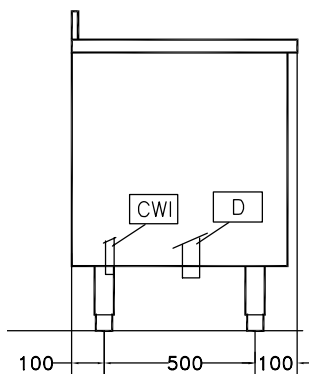

## Construction

- 304 AISI stainless steel construction throughout.
- Wells to have a capacity of 8 kg of light vegetables or 30 kg of heavy vegetables per cycle.

APPROVAL: \_\_\_\_\_

# Vegetable Washer Vegetable Washer with Tank 8-30kg

Front

Side

- CWI** = Cold Water inlet 1 (cleaning)
- D** = Drain
- EI** = Electrical inlet (power)

Top

Electric

**Total Watts:** 1.1 kW

Key Information:

**External dimensions, Width:** 1200 mm

**External dimensions, Depth:** 700 mm

**External dimensions, Height:** 850 mm

**Shipping weight:** 133 kg

**Usable well capacity:** 200 lt

**Load per cycle - light vegetables:** 8 kg