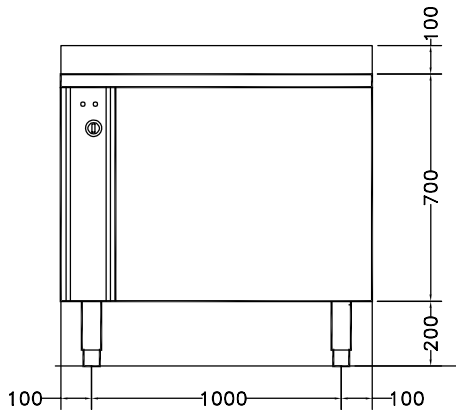

## Construction

- 304 AISI stainless steel construction throughout.
- Wells to have a capacity of 8 kg of light vegetables or 30 kg of heavy vegetables per cycle.

APPROVAL: \_\_\_\_\_

# Vegetable Washer Vegetable Washer with Tank 8-30kg

Front

Side

- CWI** = Cold Water inlet 1 (cleaning)
- D** = Drain
- EI** = Electrical inlet (power)

Top

Electric

**Total Watts:** 1.1 kW

Key Information:

**External dimensions, Width:** 1200 mm

**External dimensions, Depth:** 700 mm

**External dimensions, Height:** 850 mm

**Shipping weight:** 133 kg

**Usable well capacity:** 200 lt

**Load per cycle - light vegetables:** 8 kg