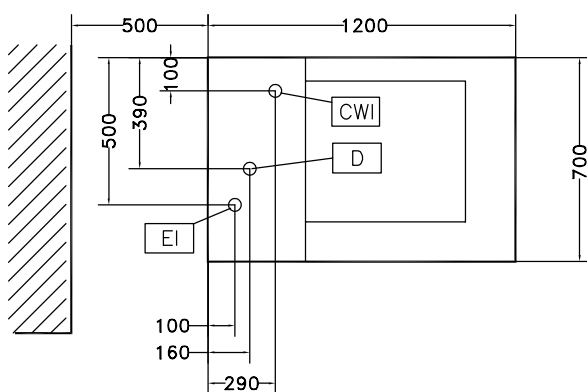

# Vegetable Washer Vegetable Washer with Tank 8-30kg

Front

Side

- CWI** = Cold Water inlet 1 (cleaning)
- D** = Drain
- EI** = Electrical inlet (power)

Top

Electric

**Total Watts:** 1.1 kW

Key Information:

**External dimensions, Width:** 1200 mm

**External dimensions, Depth:** 700 mm

**External dimensions, Height:** 850 mm

**Shipping weight:** 133 kg

**Usable well capacity:** 200 lt

**Load per cycle - light vegetables:** 8 kg